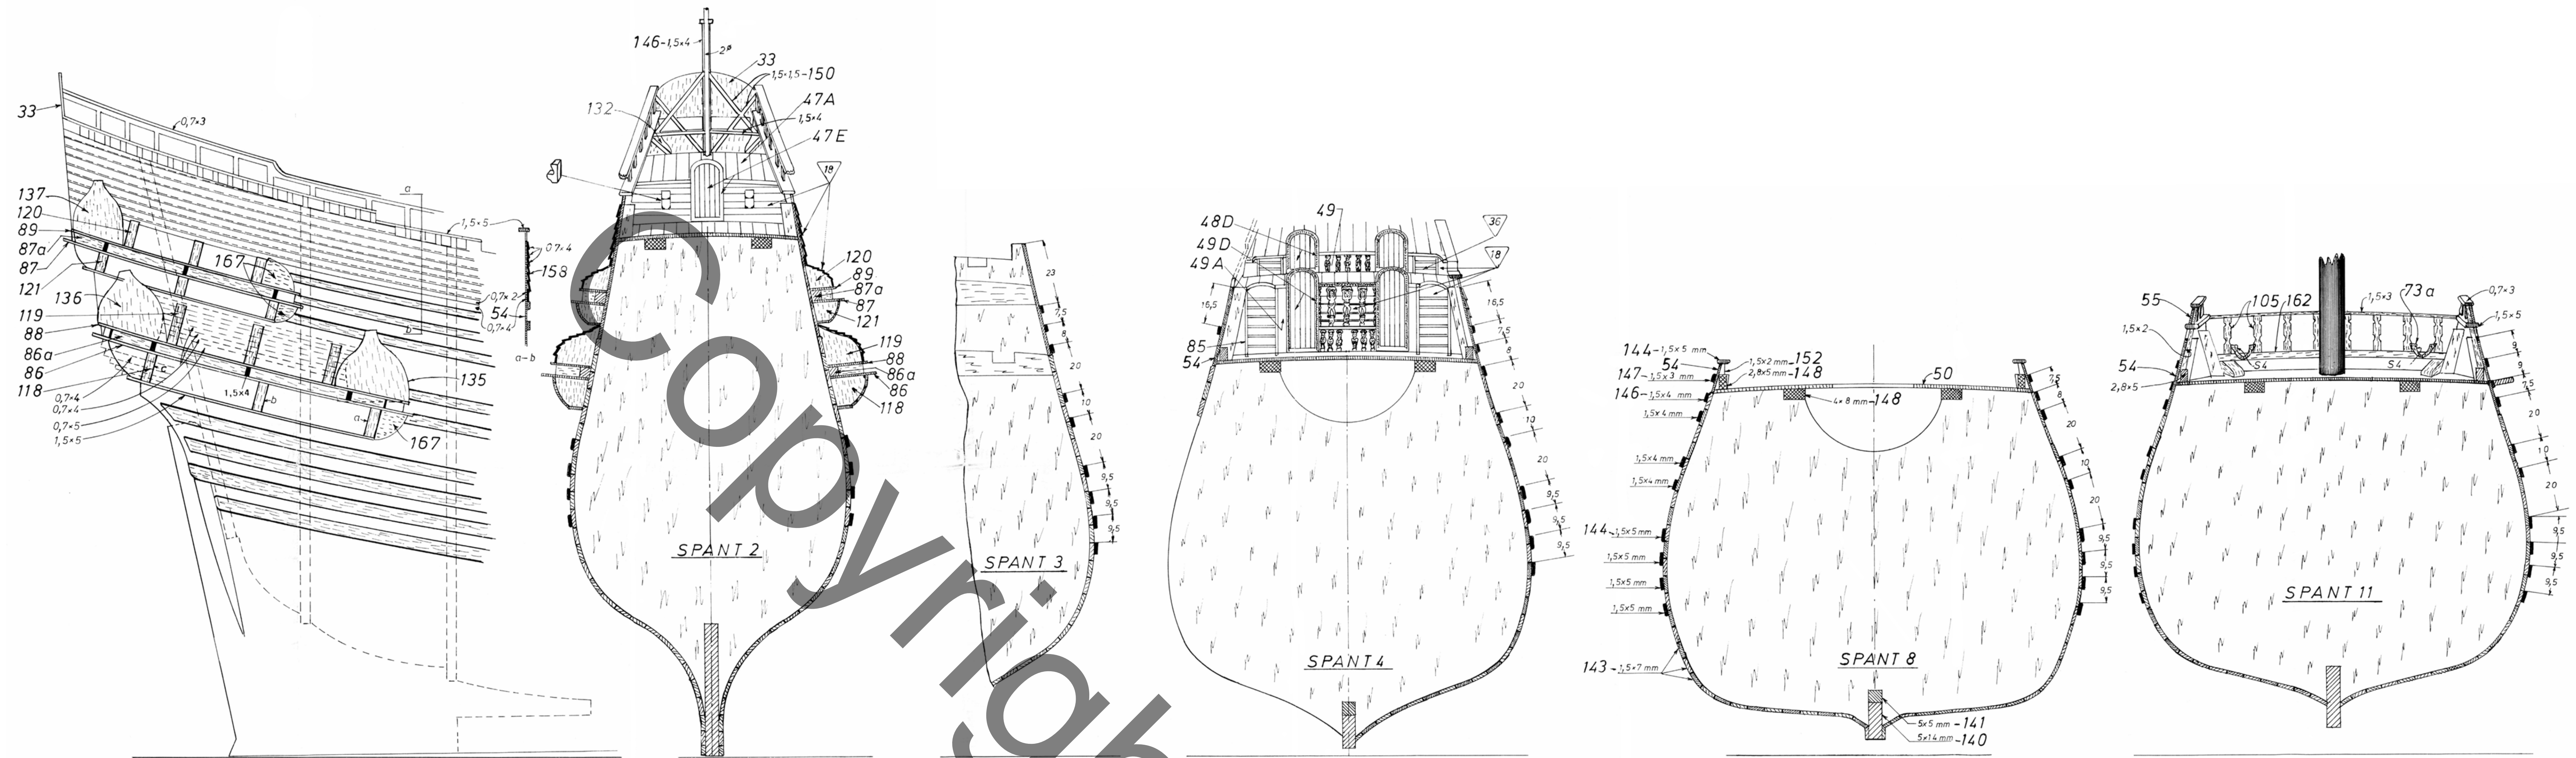

Drawn by:	B. Knudsen	Billing Boats - Denmark
Date:	10.12.92.	
Scale:	1:75	WASA „490,, Plan 1
		Drawing no. 50-50013

Drawn by:	B. Knudsen	Billing Boats - Denmark
Date:	10.12.92.	
Scale:	1:75	WASA „490,, Plan 2
		Drawing no. 50-50013