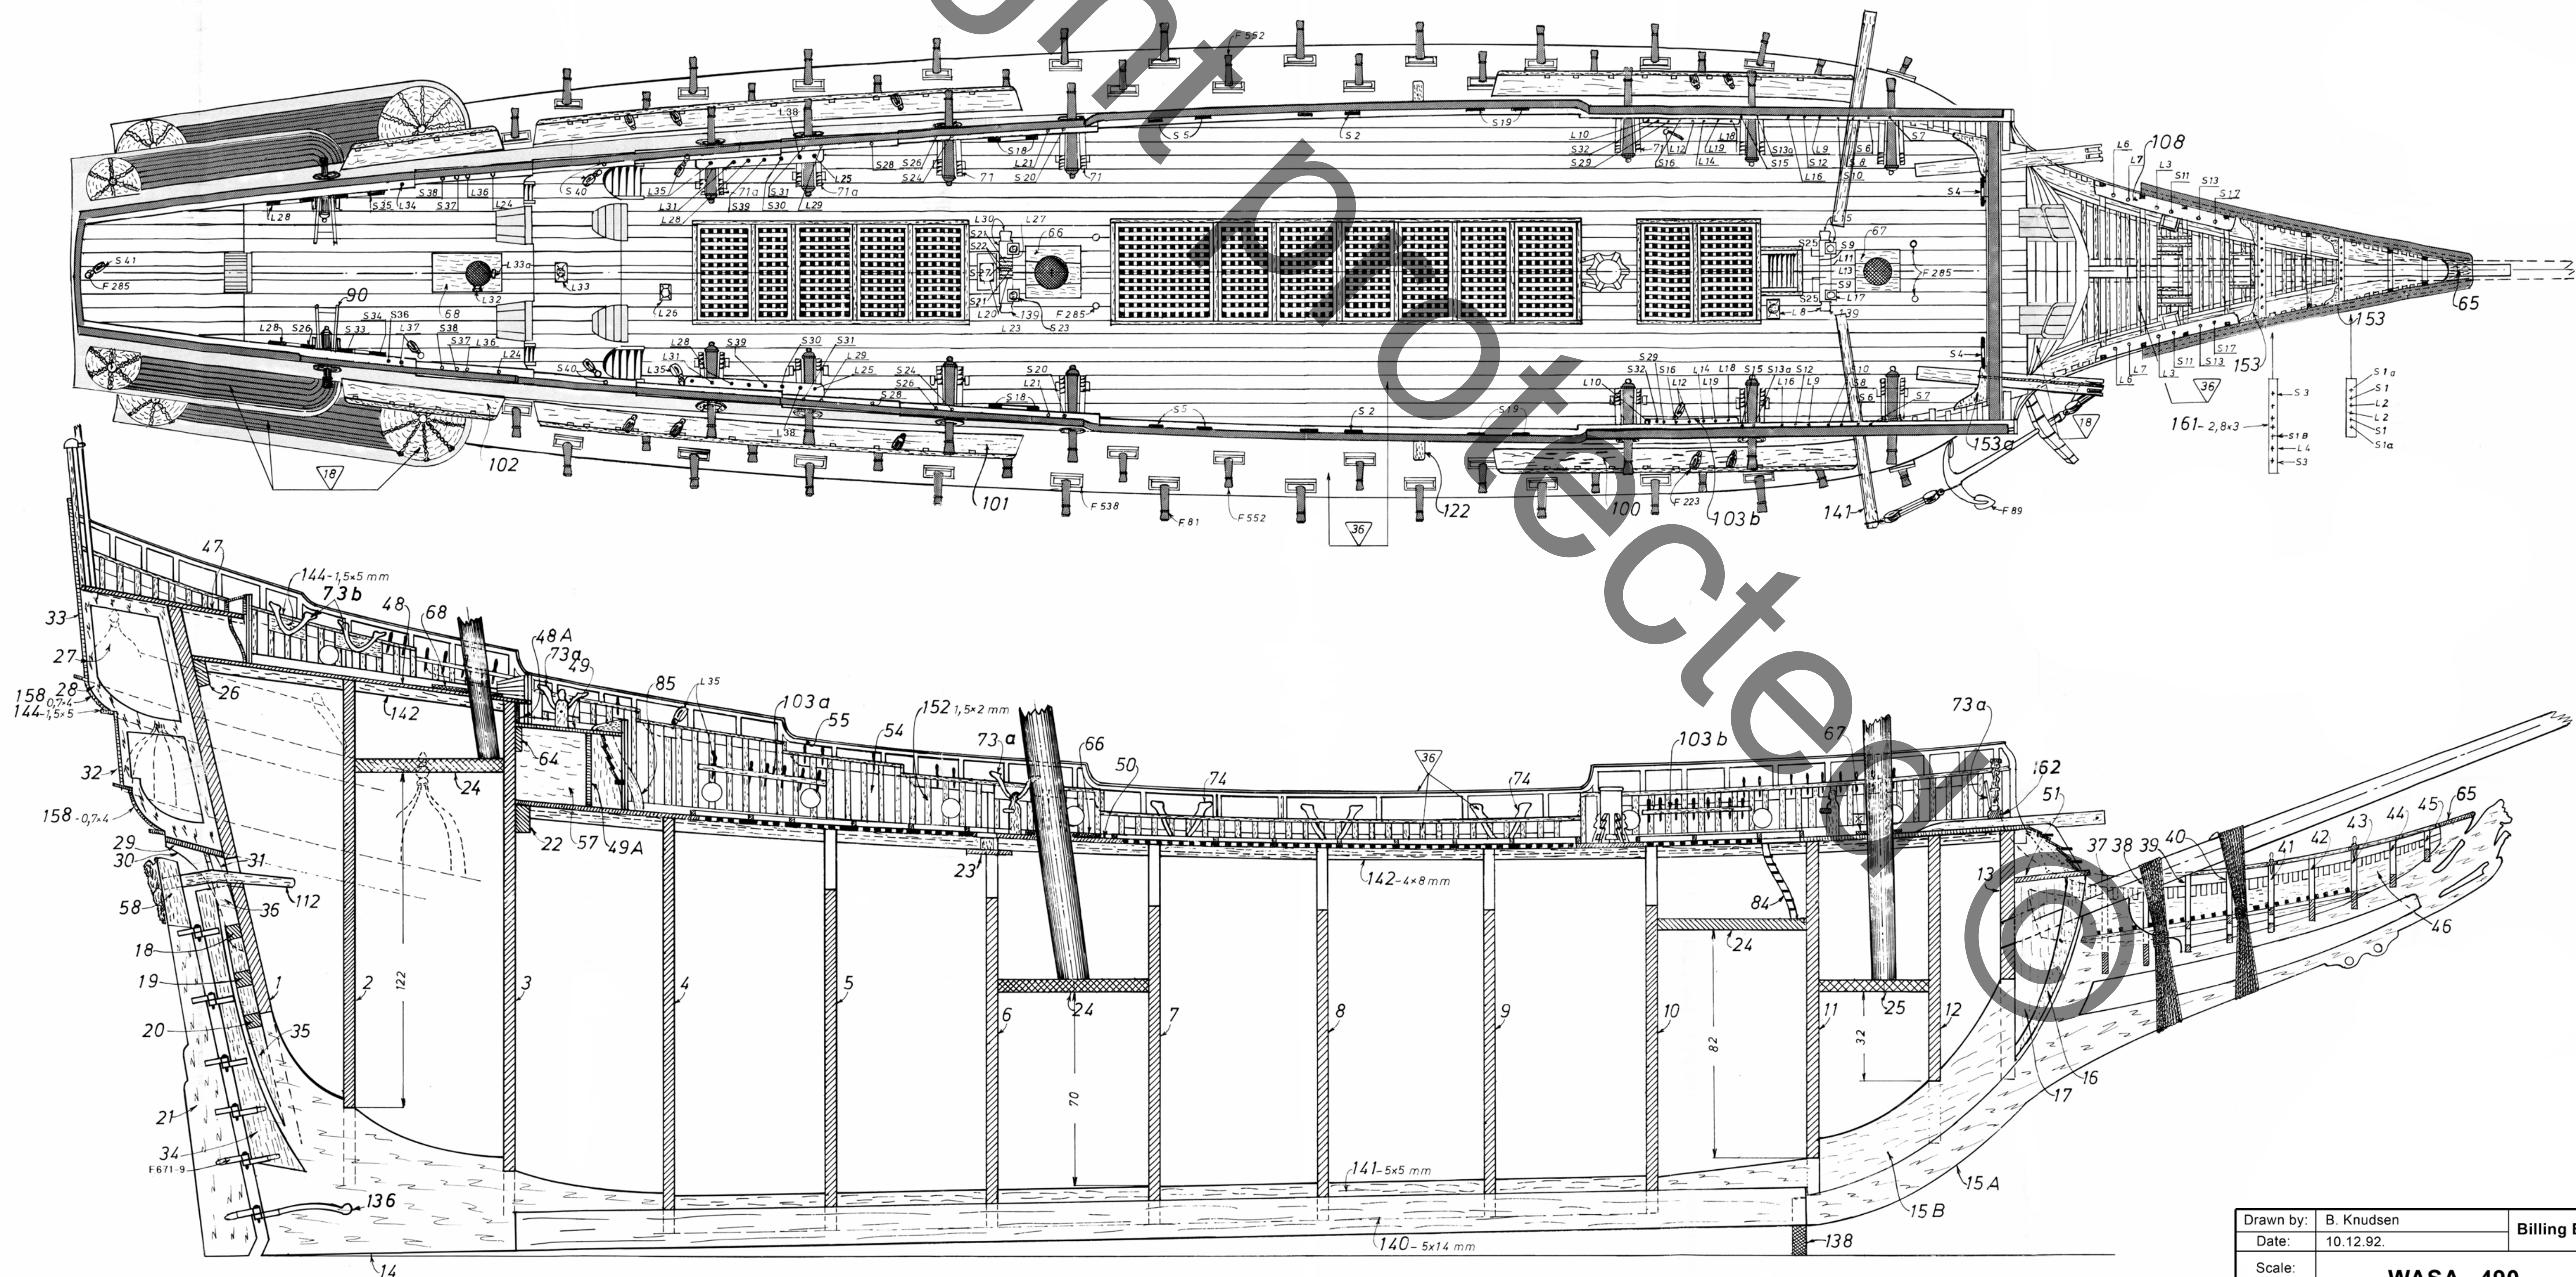

Drawn by:	B. Knudsen	Billing Boats - Denmark
Date:	10.12.92.	
Scale:	1:75	WASA „490,, Plan 1
		Drawing no. 50-50013

Drawn by:	B. Knudsen	Billing Boats - Denmark
Date:	10.12.92.	
Scale:	1:75	WASA „490,, Plan 2
		Drawing no. 50-50013